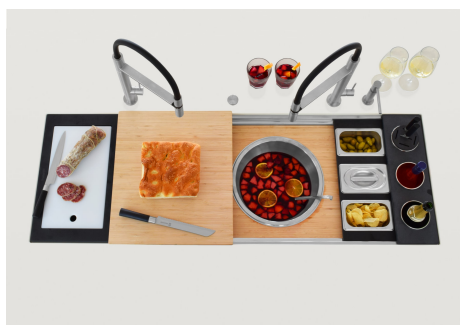

1 x Grille Black GRILLE NOIRE
POUR EVIERS RIVA

DESSINS TECHNIQUES

Happy Hour Optional accessories / Accessori opzionali

The "rails" system makes it possible to use a combination of numerous accessories. Grids, chopping boards, utensils' ranging system, bowls and containers of different dimensions can be alternated in the workspace with a simple gesture, and can easily be stacked, in order to be on hand at all times.

Happy Hour Level 4

Compatible accessories/Accessori compatibili:

8100 600

GALERIE

FOURNI

GRILLE NOIRE POUR EVIERS RIVA
A100 E00

ACCESSOIRES OPTIONNELS

CUVETTE INOX PERFOREE