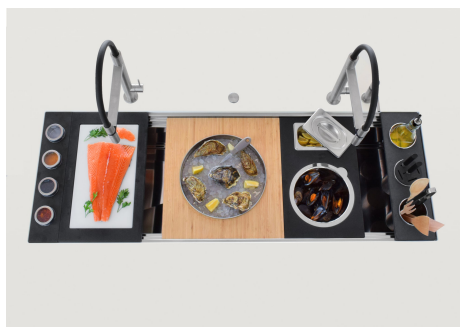

1 x Grille Black GRILLE NOIRE
POUR EVIERS RIVA

DESSINS TECHNIQUES

Happy Hour Optional accessories / Accessori opzionali

The "rails" system makes it possible to use a combination of numerous accessories. Grids, chopping boards, utensils' ranging system, bowls and containers of different dimensions can be alternated in the workspace with a simple gesture, and can easily be stacked, in order to be on hand at all times.

Happy Hour Level 4

Compatible accessories/Accessori compatibili:

8100 600

GALERIE

FOURNI

GRILLE NOIRE POUR EVIERS RIVA
A100 E00

ACCESSOIRES OPTIONNELS

CUVETTE INOX PERFOREE